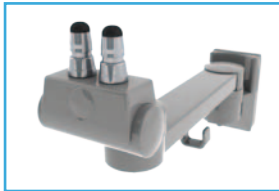

Monitor holder for Philips monitors
Ref: MON 3144